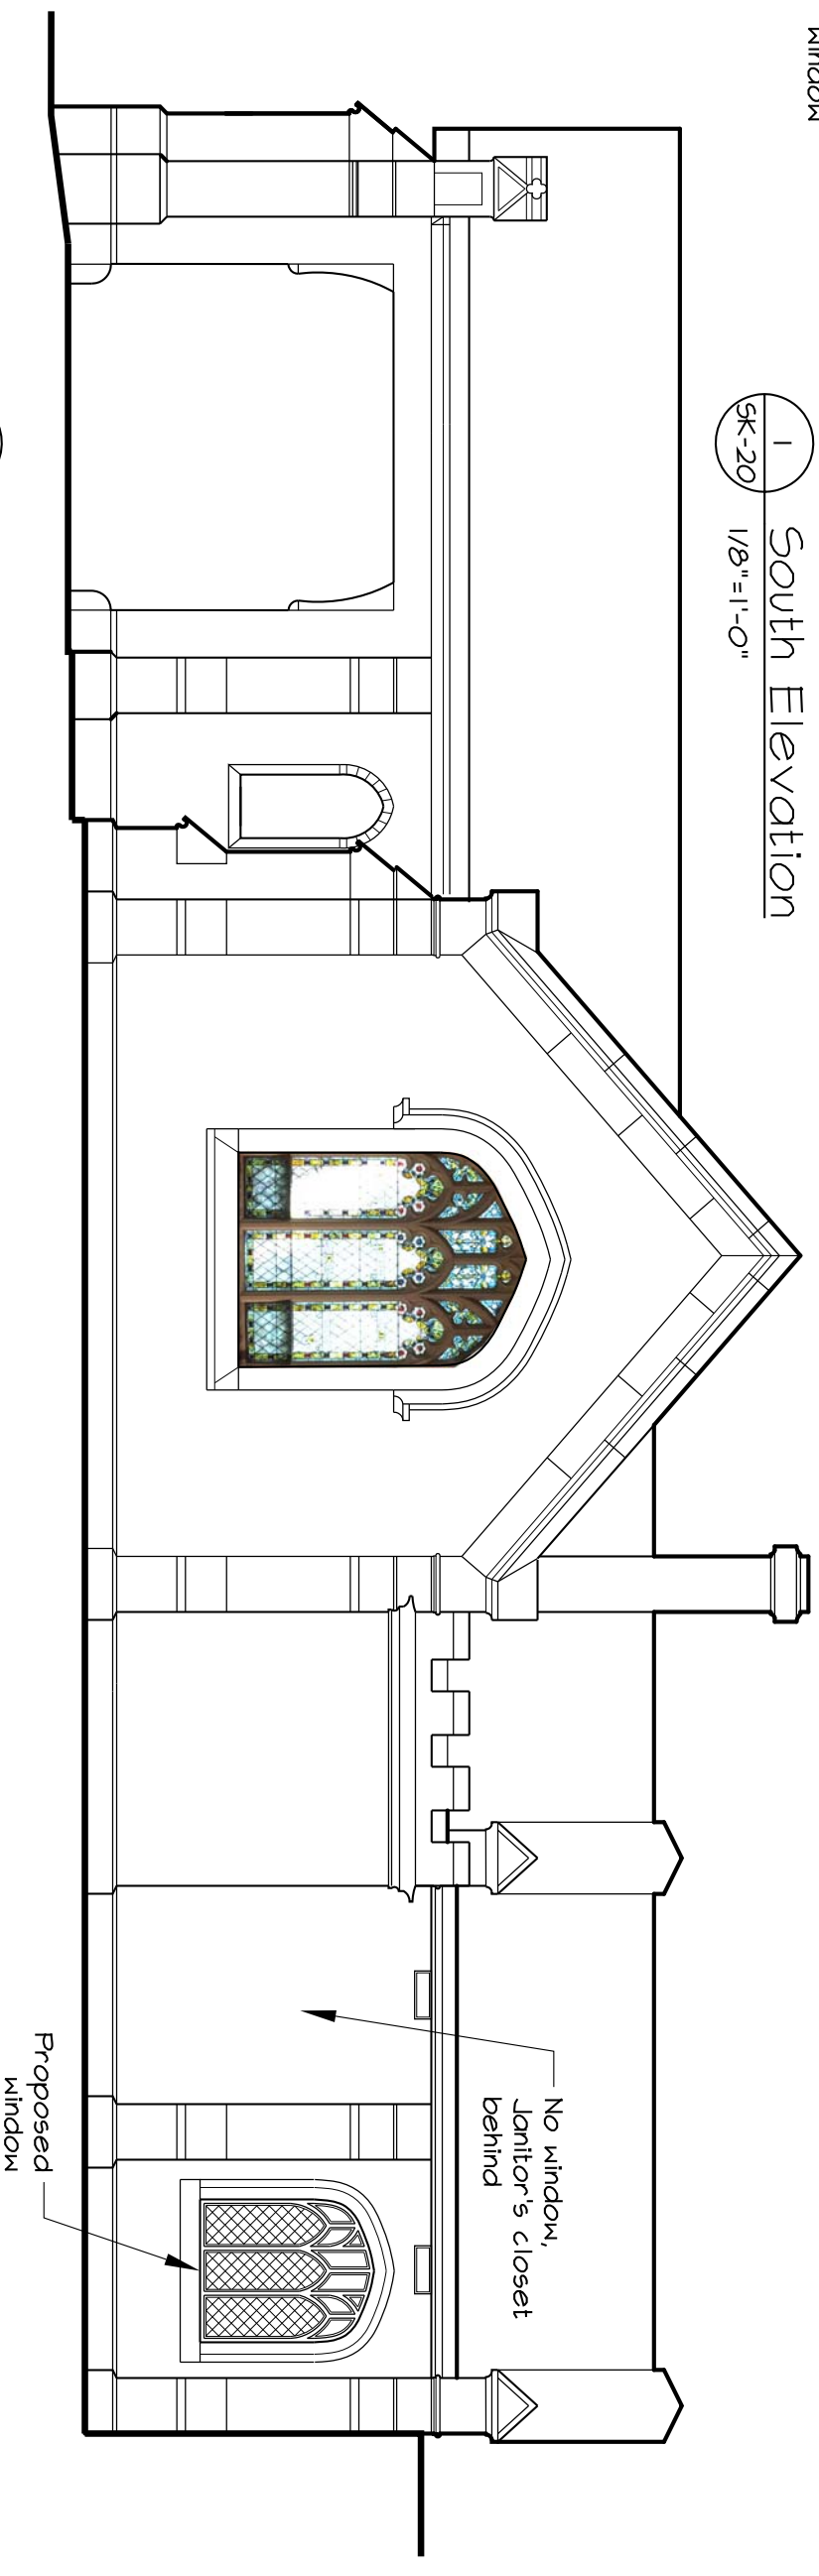

1 South Elevation
SK-20 1/8"=1'-0"

2 North Elevation
A-20 1/8"=1'-0"

Window Options